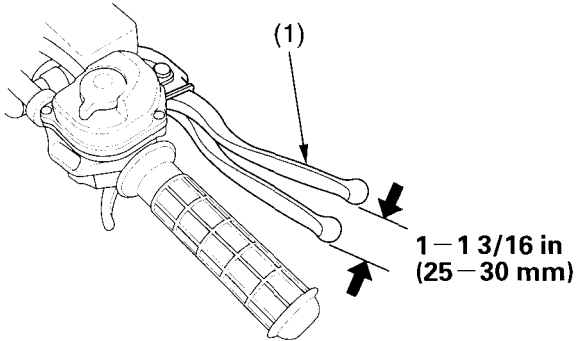

Front Brake Lever Freeplay & Shoe Lining Clearance

RIGHT HANDLEBAR

(1) front brake lever

1. Measure the distance the brake lever moves before the brakes start to take hold. Freeplay, measured at the tip of the front brake lever (1) should be:

1-1 3/16 in (25-30 mm)