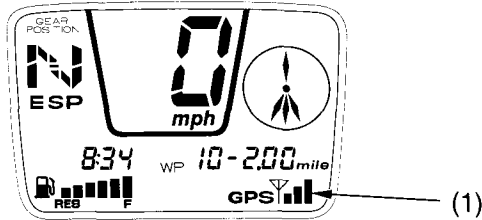

Satellite Status

The satellite status indicates the amount of information received from GPS satellites in one of three possible categories:

Display	Status	
	Not Usable	The system is signaling (flashing antenna mark) that your position fix is not available.
	2D Navigation	The system has determined latitude and longitude, but is unable to determine altitude. 2D Navigation is not as accurate as 3D Navigation.
	3D Navigation	The system has determined latitude, longitude, and altitude. The receiver is ready to provide navigational information.

(1) satellite status (signal strength indicator)

- If there are large obstacles nearby or overhead, move to a new location with a clear view of the sky.