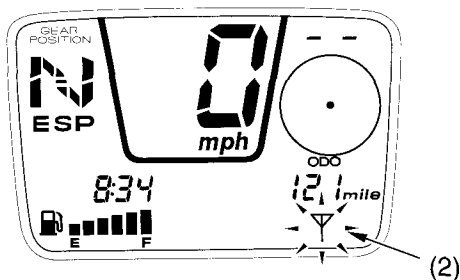

Compass Direction Indicator

If the receiver loses a position fix (because of a large obstacle nearby or overhead), the compass direction indicator will disappear as shown in the illustration and the antenna mark (2) will flash.

(2) antenna mark

If the receiver reacquires a position fix, the compass direction indicator will appear as shown in the illustration.