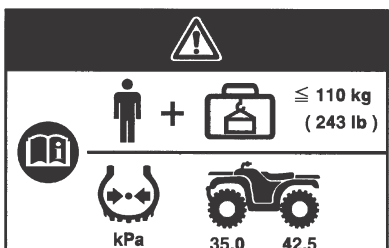

Labels

AGE RECOMMENDATION WARNING LABEL

WARNING

Operating this ATV if you are under the age of 16 increases your chance of severe injury or death.

NEVER operate this ATV if you are under age 16.

PASSENGER WARNING LABEL

WARNING

NEVER ride as a passenger.

Passengers can cause a loss of control, resulting in SEVERE INJURY or DEATH.

TYRE & OVERLOAD WARNING LABEL

Improper tyre pressure or overloading can cause loss of control.

Loss of control can result in severe injury or death.

- Cold tyre pressure:
 - Front: 35.0 kPa (5.1 psi)
 - Rear: 42.5 kPa (6.2 psi)
- Maximum weight capacity:
 - 110 kg (243 lb)