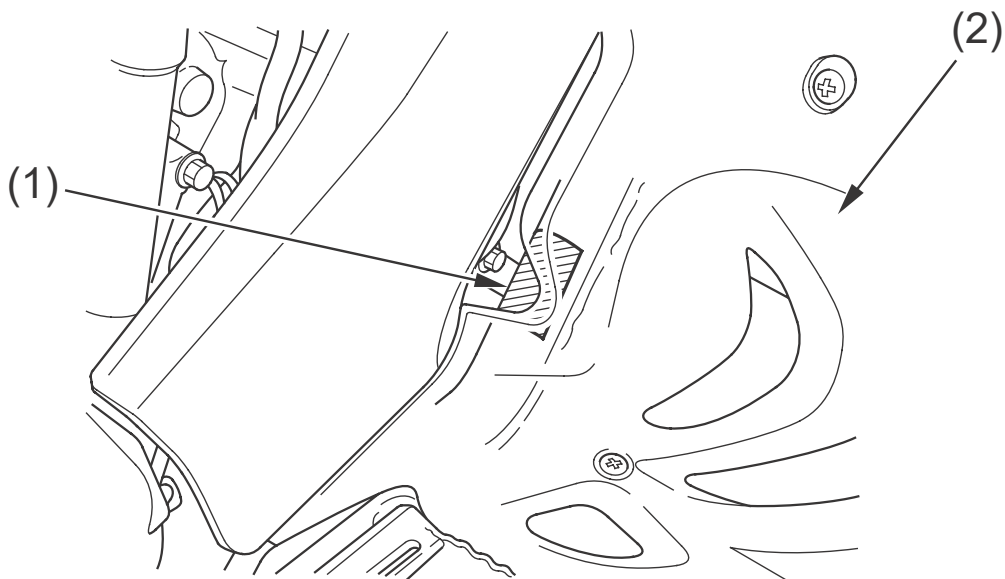

Vehicle Identification

Colour Label & Code

The colour label (1) is attached to the left side of the frame. It is visible through the slit in the left-side foot well (2).

The colour code is helpful when ordering replacement parts. Record the colour and code here for your reference.

COLOUR _____

CODE _____

LEFT SIDE

- (1) colour label
- (2) left-side foot well