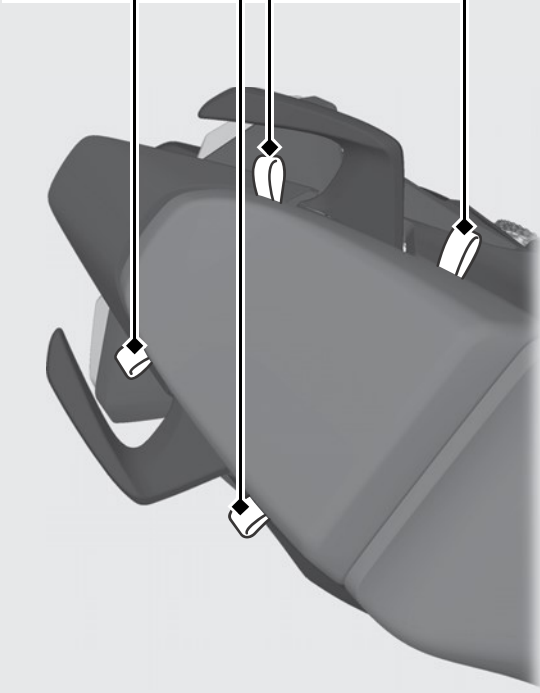

Storage Equipment *(Continued)*

Luggage Tie-down Hook

The luggage tie-down hooks are located on the underside of the rear seat.

Underside of the rear seat

Luggage tie-down hooks

Luggage tie-down hooks

Never use the tie-down hooks to tow or lift the motorcycle.