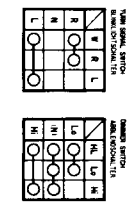

# VT600C (AR)

SWITCH CONFORMITY  
 APPROVED BY SOAL, LTD

- A 10A (100W)
- B 10A (100W)
- C 10A (100W)
- D 10A (100W)
- E 10A (100W)

- 1 BLACK
- 2 YELLOW
- 3 RED
- 4 BLUE
- 5 GREEN
- 6 WHITE
- 7 BROWN
- 8 TAN
- 9 LIGHT BLUE
- 10 DARK BLUE
- 11 LIGHT GREEN
- 12 DARK GREEN
- 13 LIGHT RED
- 14 DARK RED
- 15 LIGHT BLUE
- 16 DARK BLUE
- 17 LIGHT GREEN
- 18 DARK GREEN
- 19 LIGHT RED
- 20 DARK RED