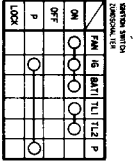

# VT600C (AR)

SWITCH CONFORMITY  
 APPROVED BY SOAL, LTD

- A 10A (100W)
- B 10A (100W)
- C 10A (100W)
- D 10A (100W)
- E 10A (100W)

- 1 BLACK
- 2 YELLOW
- 3 RED
- 4 BLUE
- 5 GREEN
- 6 WHITE
- 7 BROWN
- 8 TAN
- 9 LIGHT BLUE
- 10 DARK BLUE
- 11 LIGHT GREEN
- 12 DARK GREEN
- 13 LIGHT RED
- 14 DARK RED
- 15 LIGHT BLUE
- 16 DARK BLUE
- 17 LIGHT GREEN
- 18 DARK GREEN
- 19 LIGHT RED
- 20 DARK RED