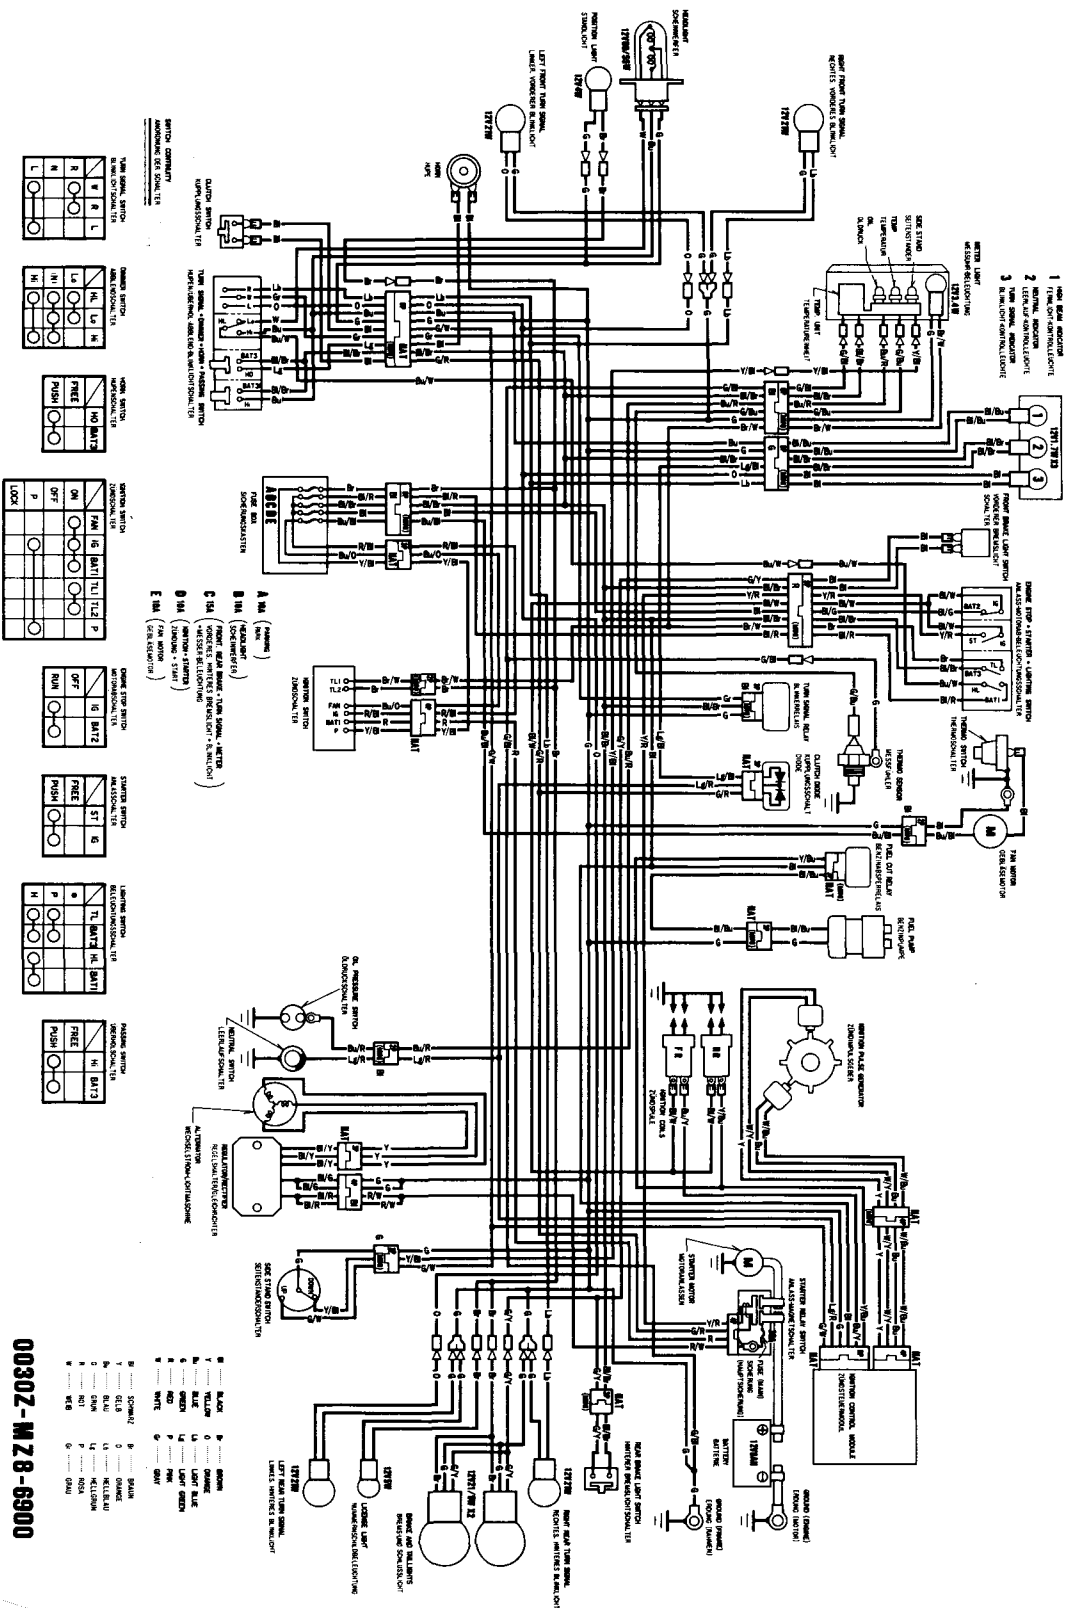

# VT600C (AR)

SWITCH CONFORMITY  
 APPROVED BY SOAL, LTD

- A 10A (100W)
- B 10A (100W)
- C 10A (100W)
- D 10A (100W)
- E 10A (100W)

- 1 BLACK
- 2 YELLOW
- 3 RED
- 4 BLUE
- 5 GREEN
- 6 WHITE
- 7 BROWN
- 8 TAN
- 9 LIGHT BLUE
- 10 DARK BLUE
- 11 LIGHT GREEN
- 12 DARK GREEN
- 13 LIGHT RED
- 14 DARK RED
- 15 LIGHT BLUE
- 16 DARK BLUE
- 17 LIGHT GREEN
- 18 DARK GREEN
- 19 LIGHT RED
- 20 DARK RED

00302-M 28-6900