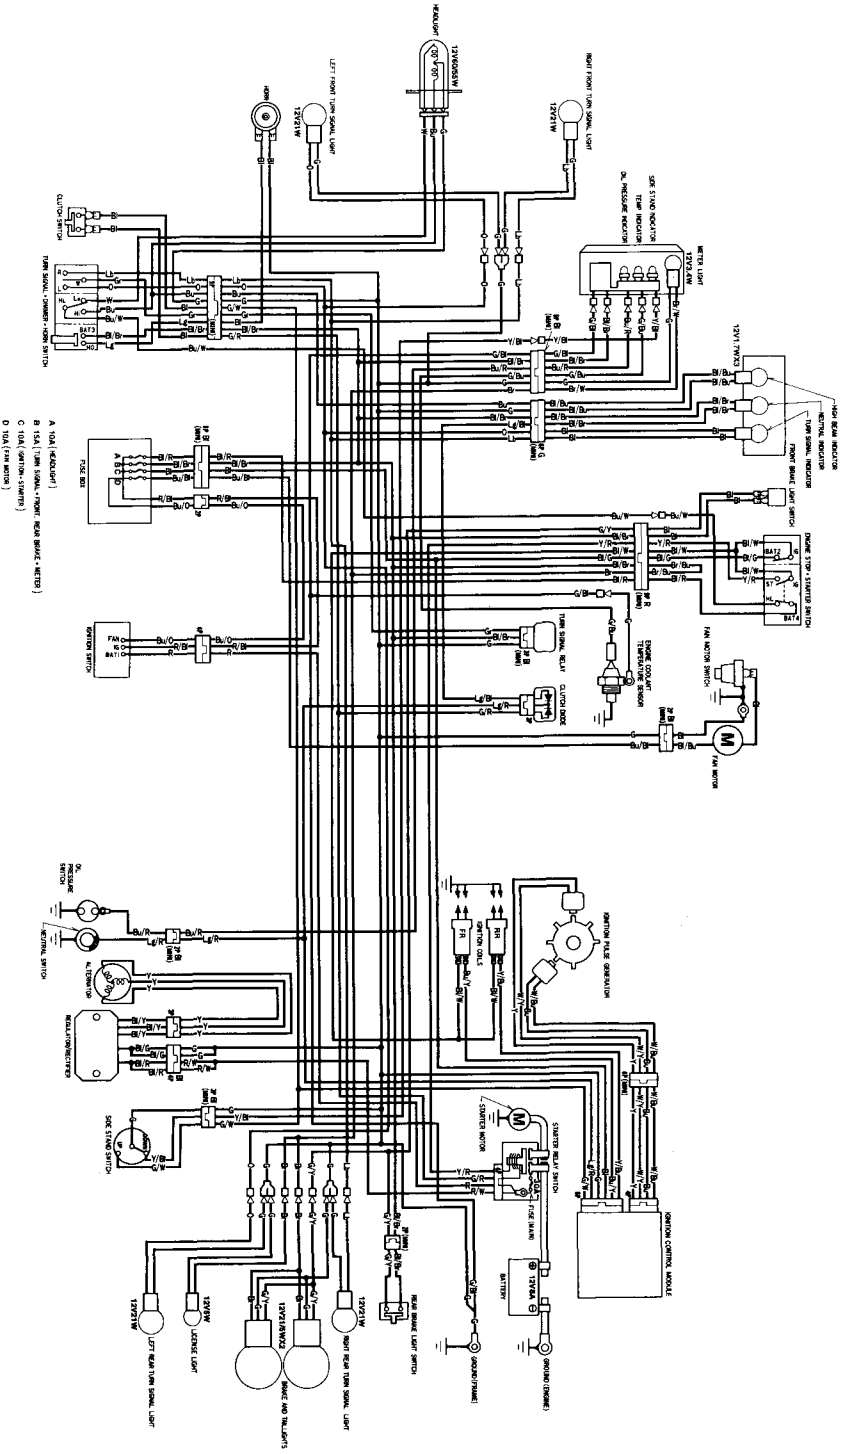

VT600C (U)

SWITCH CONTROLS

1. BLACK
2. BLACK
3. BLUE
4. BROWN
5. GREEN
6. LIGHT BLUE
7. LIGHT BLUE
8. LIGHT GREEN
9. PINK
10. WHITE

00302-MZ8-0100