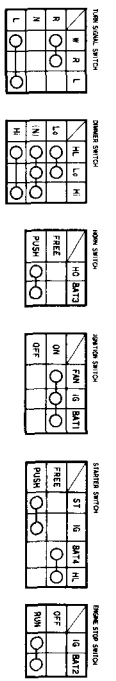

SWITCH CONTROLS

1. BLACK
2. BLACK
3. BLUE
4. BROWN
5. GREEN
6. LIGHT BLUE
7. LIGHT BLUE
8. LIGHT GREEN
9. PINK
10. WHITE

00302-MZ8-0100