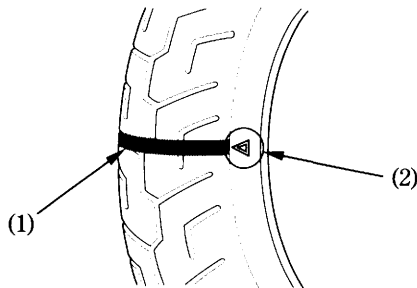

Tread Wear

Replace tyres before tread depth at the center of the tyre reaches the following limit:

Minimum tread depth	
Front:	1.5 mm (0.06 in)
Rear:	2.0 mm (0.08 in)

< For Germany >

German law prohibits use of tyres whose tread depth is less than 1.6 mm.

- (1) Wear indicator
- (2) Wear indicator location mark