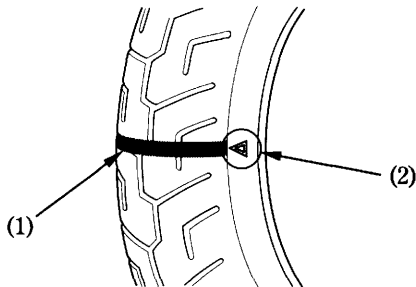

Tread Wear

Replace tyres before tread depth at the center of the tyre reaches the following limit:

Minimum tread depth	
Front:	1.5 mm (0.06 in)
Rear:	2.0 mm (0.08 in)

<For Germany>

German law prohibits use of tyres whose tread depth is less than 1.6 mm.

- (1) Wear indicator
- (2) Wear indicator location mark