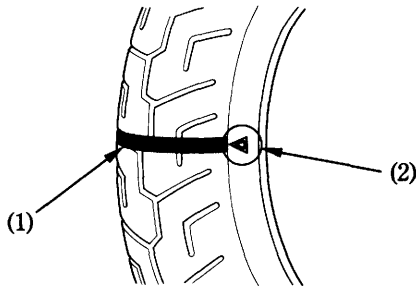

## Tread Wear

Replace tyres before tread depth at the center of the tyre reaches the following limit:

Minimum tread depth	
Front:	1.5 mm (0.06 in)
Rear:	2.0 mm (0.08 in)

< For Germany >

German law prohibits use of tyres whose tread depth is less than 1.6 mm.

- (1) Wear indicator
- (2) Wear indicator location mark