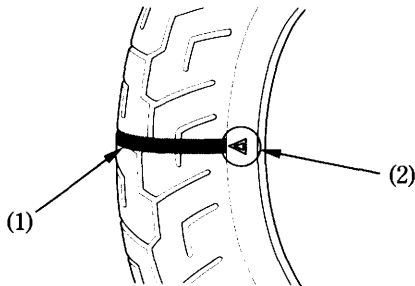

## Tread Wear

Replace tyres before tread depth at the center of the tyre reaches the following limit:

Minimum tread depth	
Front:	1.5 mm (0.06 in)
Rear:	2.0 mm (0.08 in)

< For Germany >

German law prohibits use of tyres whose tread depth is less than 1.6 mm.

- (1) Wear indicator
- (2) Wear indicator location mark