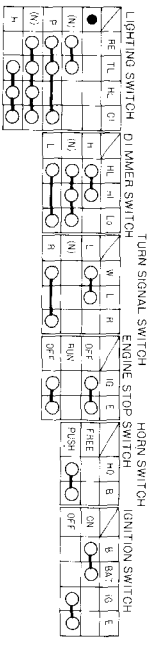

XL185S (DK)

SWITCH CONTINUITY

- BBlack
- YYellow
- LBlue
- GGreen
- WWhite
- BBrown
- OOrange
- LhLight Blue
- RPink
- GrGrey