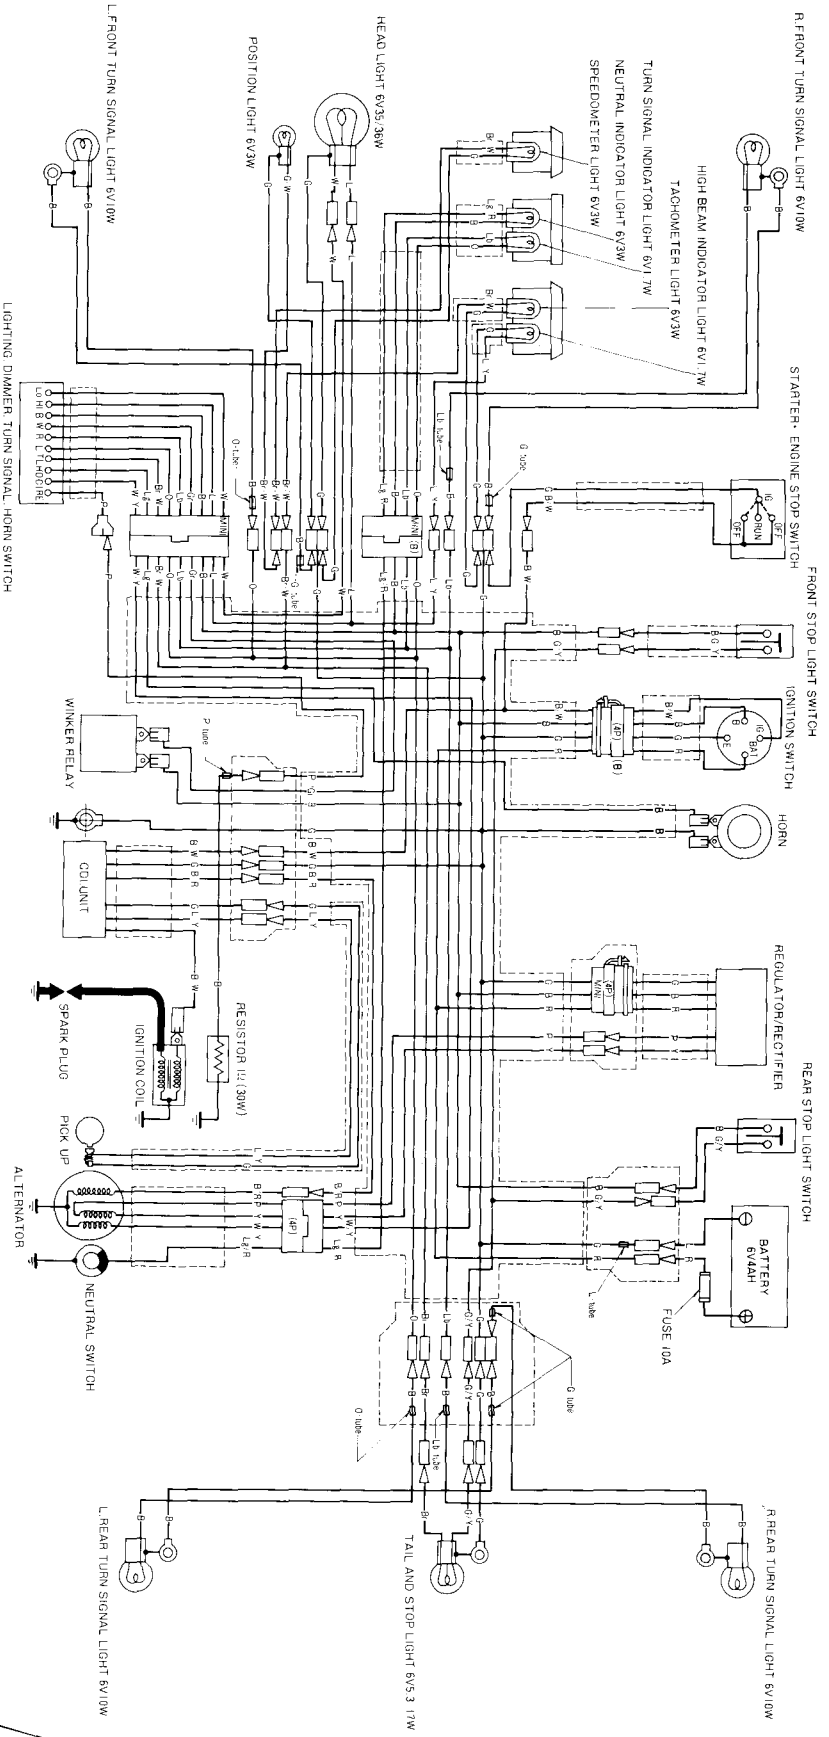

XL185S (DK)

SWITCH CONTINUITY

- BBlack
- YYellow
- LBlue
- GGreen
- WWhite
- BBrown
- OOrange
- LhLight Blue
- RPink
- GrGrey