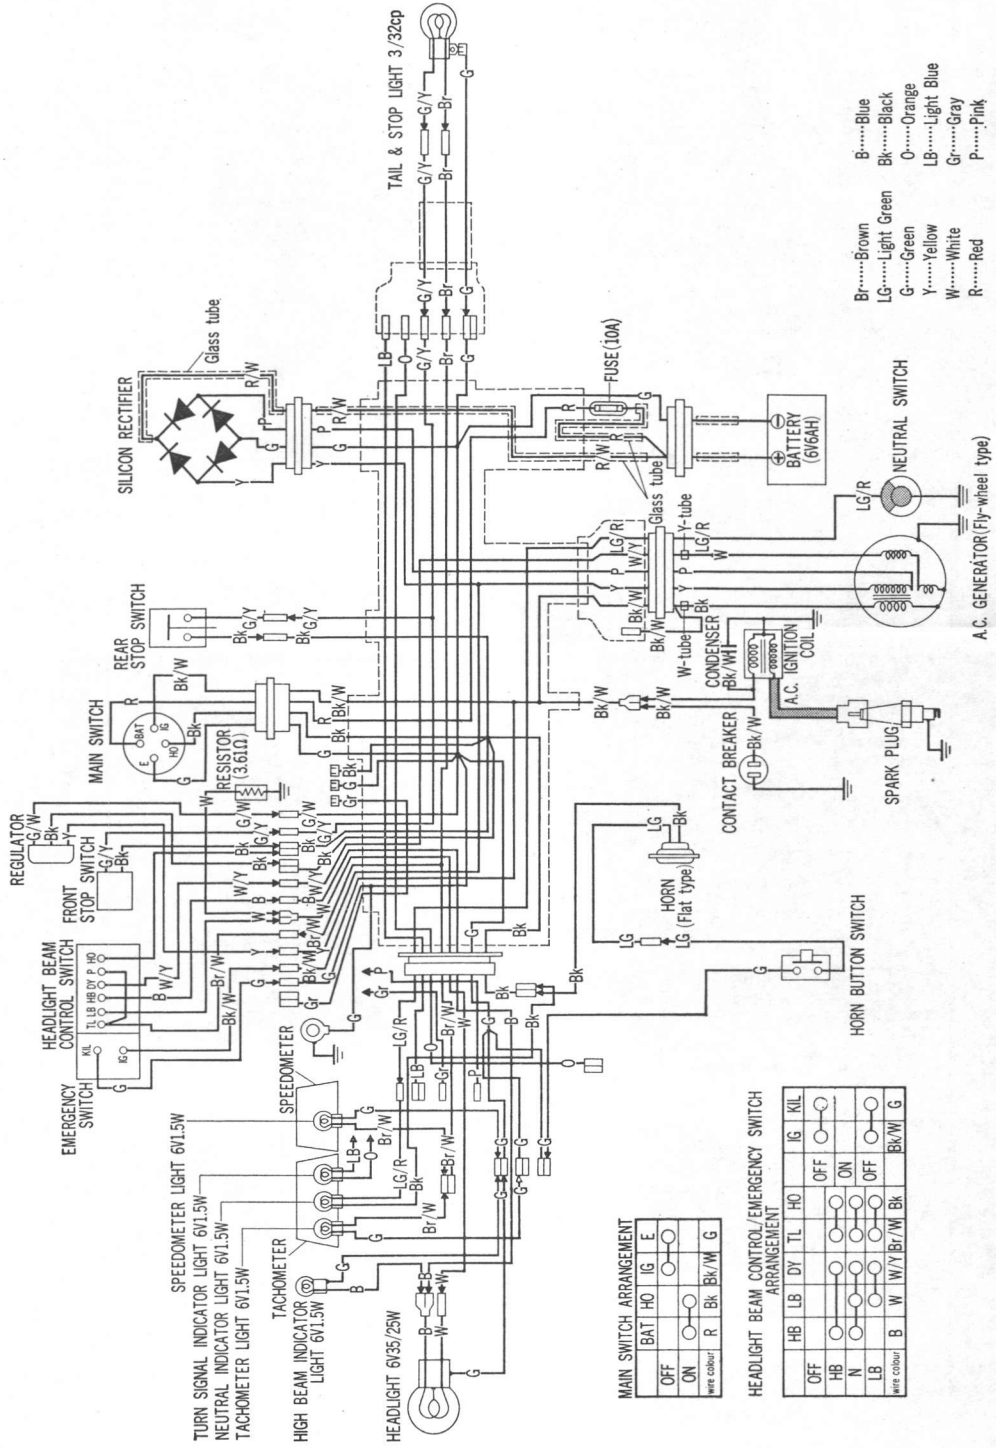

WIRING DIAGRAM

MAIN SWITCH ARRANGEMENT

	BAT	HO	IG	E
OFF	○	○	○	○
ON	○	○	○	○
WIRE COLOUR	R	Lk	Bk/W	G

HEADLIGHT BEAM CONTROL/EMERGENCY SWITCH ARRANGEMENT

	HB	LB	DY	TL	HO	IG	KIL
OFF	○	○	○	○	○	○	○
HB	○	○	○	○	○	○	○
N	○	○	○	○	○	○	○
LB	○	○	○	○	○	○	○
WIRE COLOUR	B	W	W/Y	Bk/W	Bk	Bk/W	G

- B.....Blue
- Br.....Brown
- LG.....Light Green
- G.....Green
- Y.....Yellow
- W.....White
- R.....Red
- O.....Orange
- LB.....Light Blue
- Gr.....Gray
- P.....Pink