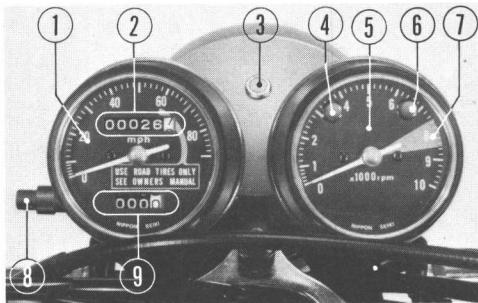

## Speedometer/Tachometer

Speedometer and tachometer are mounted above the headlight case. Their respective functions are shown in the table on the next page.

- ① Speedometer
- ② Odometer
- ③ High beam indicator light
- ④ Neutral indicator light
- ⑤ Tachometer
- ⑥ Turn signal indicator light
- ⑦ Tachometer red zone
- ⑧ Tripmeter reset knob
- ⑨ Tripmeter