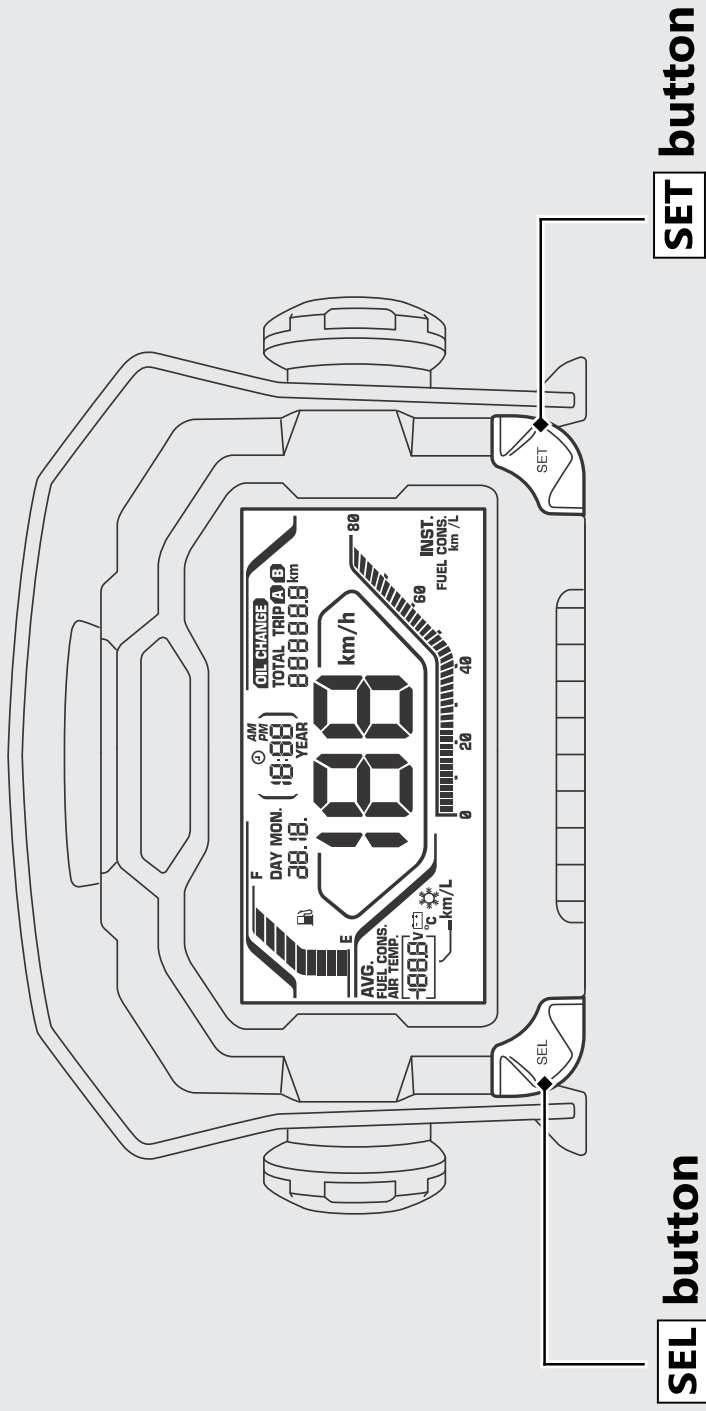

Instruments

Display Check

When the ignition switch is turned **I** (On), initial animation will show. If any part of these displays does not come on when it should, have your dealer check for problems.