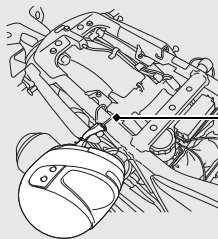

Storage Equipment

Helmet holder

Helmet holders are located on the left side below the seat and under the seat. Use the helmet holders only when parked.

Helmet holder

- ▶ Insert the ignition key and turn it clockwise to unlock. Hang your helmet on the holder hook. Turn the key counterclockwise to lock the holder hook and then remove the key.

Removing the Seat → P.53

⚠ WARNING

Riding with a helmet attached to the holder can interfere with the rear wheel or suspension and could cause a crash in which you can be seriously hurt or killed.

Use the helmet holder only while parked. Do not ride with a helmet secured by the holder.