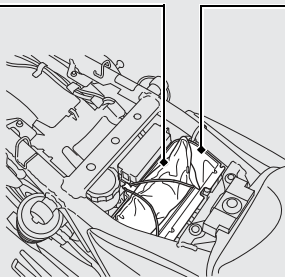

Tool kit

- ▶ The tool kit is held in the center compartment by a rubber strap.

**Center compartment**

Never exceed the maximum weight limit.

Maximum Weight: 6.6 lb (3.0 kg)

- ▶ Do not store any items that are flammable or susceptible to heat damage.