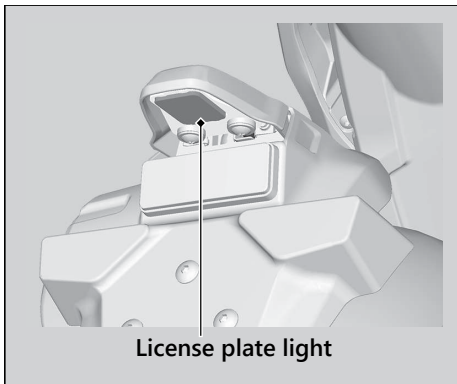

License Plate Light

The license plate light uses an LED. If there is an LED which is not turned on, see your dealer for servicing.