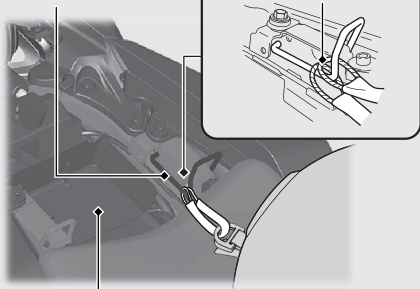

# Storage Equipment

The helmet holder, helmet set wire (in the tool kit), tool kit, storage compartment, and document bag are located under the rear seat.

**Helmet holder**

**Helmet set wire**

**Storage compartment**

- ▶ Maximum Weight Limit: 6.6 lb (3.0 kg)
- ▶ Use the helmet holder only when parked.

**Removing the Rear Seat** ➡ P.56

**Document bag**

**Tool kit**

## **⚠ WARNING**

Riding with a helmet attached to the holder can interfere with the rear wheel or suspension and could cause a crash in which you can be seriously hurt or killed.

Use the helmet holder only while parked. Do not ride with a helmet secured by the holder.