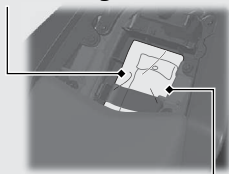

# Storage Equipment

The helmet holder, helmet set wire (in the tool kit), tool kit, storage compartment, and document bag are located under the rear seat.

**Helmet holder**

**Helmet set wire**

**Storage compartment**

- ▶ Maximum Weight Limit: 6.6 lb (3.0 kg)
- ▶ Use the helmet holder only when parked.

**Removing the Rear Seat** ➡ P.56

**Document bag**

**Tool kit**

## **⚠ WARNING**

Riding with a helmet attached to the holder can interfere with the rear wheel or suspension and could cause a crash in which you can be seriously hurt or killed.

Use the helmet holder only while parked. Do not ride with a helmet secured by the holder.