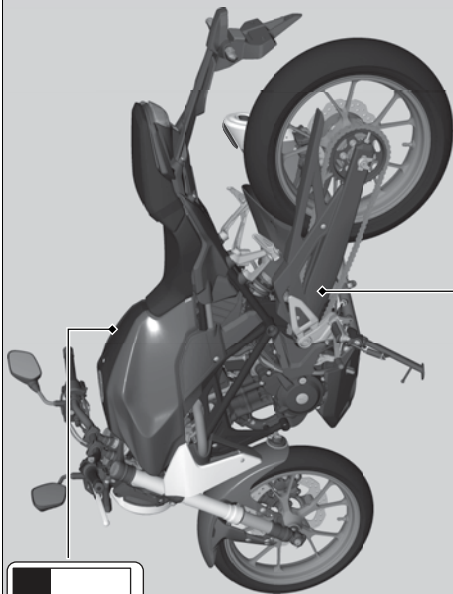

**▲ WARNING**

Improper loading can cause a crash and you may be seriously hurt or killed. See "Load Limits and Guidelines" in your Owner's Manual for complete instructions.

**TIRE INFORMATION**

Cold tire pressures	kPa	kgf/cm <sup>2</sup>	psi
Front	200	2.00	29
Rear	225	2.25	33
Up to maximum weight capacity	200	2.00	29
Up to 90kg(200lbs) load	225	2.25	33
Tire size	Front	110/70R17MC 54H	
	Rear	150/60R17MC 66H	
Minimum recommend tire center tread depth, (Maximum weight capacity)	Front	1.5mm (0.06in.)	
	Rear	2.0mm (0.08in.)	
		150kg(331lbs)	

**DRIVE CHAIN**

Keep chain adjusted and lubricated. 35 mm (1 3/8 in.) Freeplay

Read owner's manual.