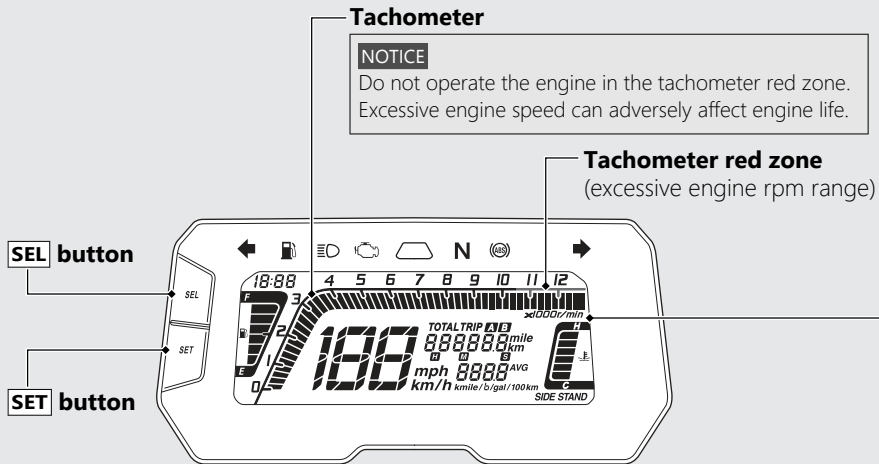

Instruments

Display Check

When the ignition switch is turned to the ON position, all the mode and digital segments will show. If any part of these displays does not come on when it should, have your dealer check for problems.