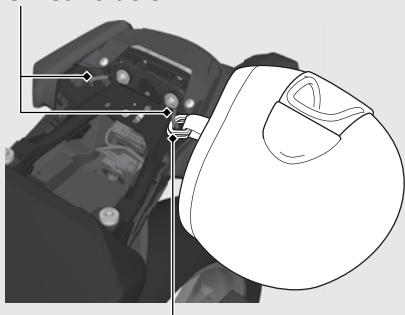

Storage Equipment

Helmet Holder

The helmet holders are located under the rear seat.

Helmet holders

Helmet D-ring

► Use the helmet holder only when parked.

Removing the Rear Seat ➡ P.81

⚠WARNING

Riding with a helmet attached to the holder can interfere with your ability to safely operate the motorcycle and could lead to a crash in which you can be seriously hurt or killed.

Use the helmet holder only while parked. Do not ride with a helmet secured by the holder.