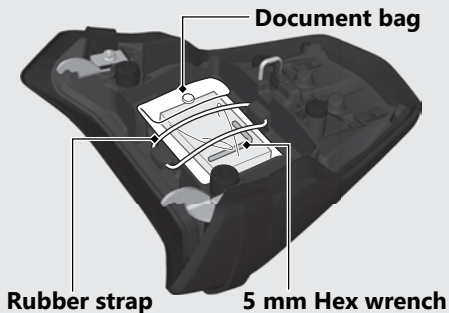

Storage Equipment *(Continued)*

Document Bag

The document bag is located underside of the rear seat by the rubber strap.

The 5 mm Hex wrench is stored in the document bag.

Removing the Rear Seat ➔ P.81