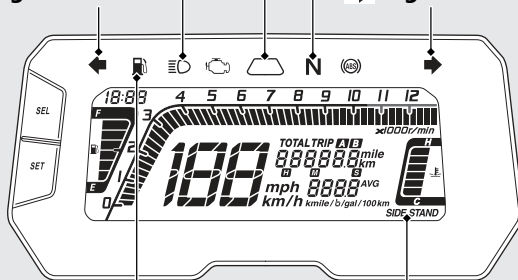

REV indicator

High beam indicator

Left turn signal indicator

N Neutral indicator

Comes on when the transmission is in Neutral.

Right turn signal indicator

Low fuel indicator

Comes on when there is only reserve fuel left in the fuel tank. Remaining fuel when low fuel indicator comes on: 0.50 US gal (1.9 L)

SIDE STAND indicator

Comes on when the side stand is lowered.