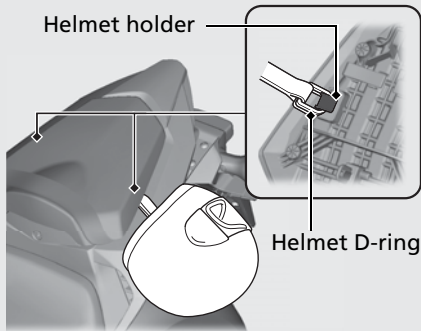

## Helmet Holder

The helmet holder is located underside of the rear seat.

► Use the helmet holder only when parked.

▮ **Removing the Rear Seat** ➔ P. 62

## **⚠ WARNING**

Riding with a helmet attached to the holder can interfere with your ability to safely operate the motorcycle and could lead to a crash in which you can be seriously hurt or killed.

Use the helmet holder only while parked. Do not ride with a helmet secured by the holder.