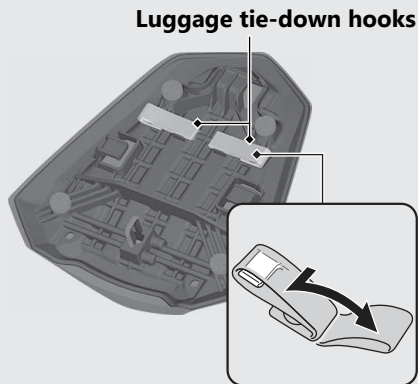

### Luggage Tie-Down Hook

The luggage tie-down hooks are located on the underside of the rear seat.

Never use the tie-down hooks to tow or lift the motorcycle.

**Removing the Rear Seat** ➔ P.81