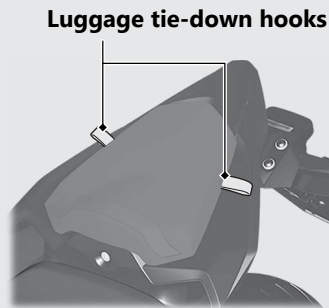

### Luggage Tie-Down Hook

The luggage tie-down hooks are located on the underside of the rear seat.

Never use the tie-down hooks to tow or lift the motorcycle.

**Removing the Rear Seat** ➔ P.81