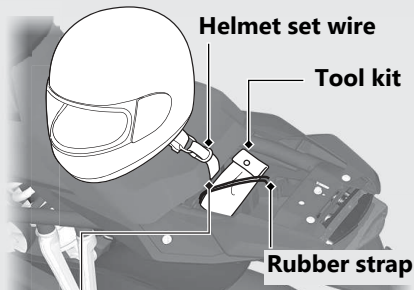

Storage Equipment

Helmet Holder and Tool Kit

The helmet holder, the tool kit and helmet set wire (in the tool kit) are located under the rear seat.

► Use the helmet holder only when parked.

Removing the Rear Seat P.82

WARNING

Riding with a helmet attached to the holder can interfere with your ability to safely operate the motorcycle and could lead to a crash in which you can be seriously hurt or killed.

Use the helmet holder only while parked. Do not ride with a helmet secured by the holder.