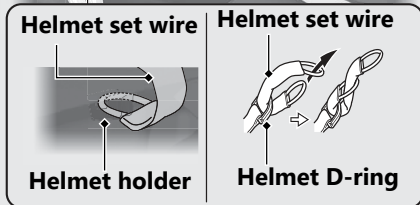

Storage Equipment

Helmet Holder and Tool Kit

The helmet holder, the tool kit and helmet set wire (in the tool kit) are located under the rear seat.

► Use the helmet holder only when parked.

Removing the Rear Seat P.82

WARNING

Riding with a helmet attached to the holder can interfere with your ability to safely operate the motorcycle and could lead to a crash in which you can be seriously hurt or killed.

Use the helmet holder only while parked. Do not ride with a helmet secured by the holder.