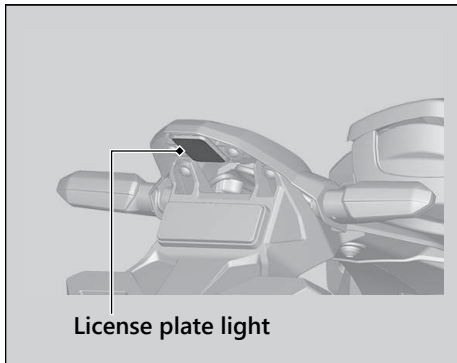

License Plate Light

The license plate light uses an LED. If there is an LED which is not turned on, see your dealer for servicing.