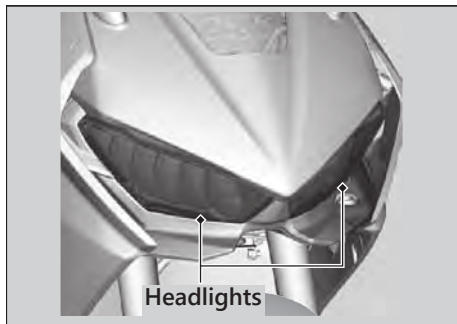

Burned-out Light Bulb

All light bulbs on the motorcycle are LEDs. If there is a LED which is not turned on, see your dealer for servicing.

Headlights

The headlights use several LEDs. If there is a LED which is not turned on, see your dealer for servicing.