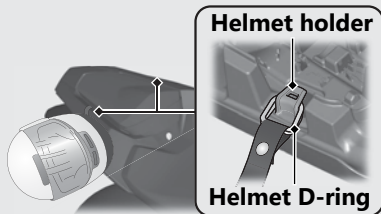

## Helmet Holder

CBR1000RR/RA

The helmet holders are located on the underside of the rear seat.

► Use the helmet holder only when parked.

► **Removing the Rear Seat** ➔ P.141

## **⚠ WARNING**

Riding with a helmet attached to the holder can interfere with your ability to safely operate the motorcycle and could lead to a crash in which you can be seriously hurt or killed.

Use the helmet holder only while parked. Do not ride with a helmet secured by the holder.