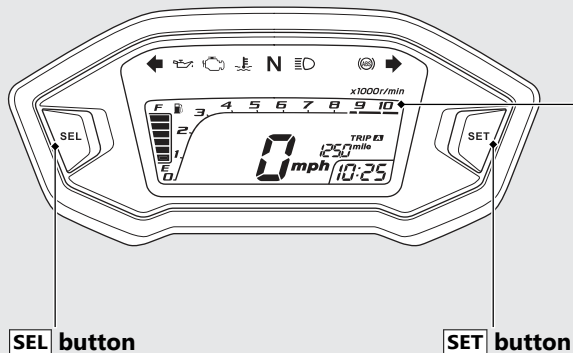

Instruments

Display Check

When the ignition switch is turned to the ON position, all the mode and digital segments will show. If any part of these displays does not come on when it should, have your dealer check for problems.