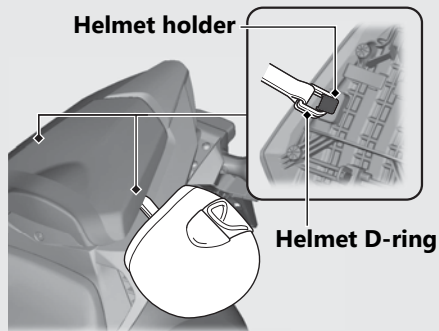

Storage Equipment

Helmet Holder

The helmet holder is located underside of the rear seat.

► Use the helmet holder only when parked.

Removing the Rear Seat ➔ P.63

⚠ WARNING

Riding with a helmet attached to the holder can interfere with your ability to safely operate the motorcycle and could lead to a crash in which you can be seriously hurt or killed.

Use the helmet holder only while parked. Do not ride with a helmet secured by the holder.