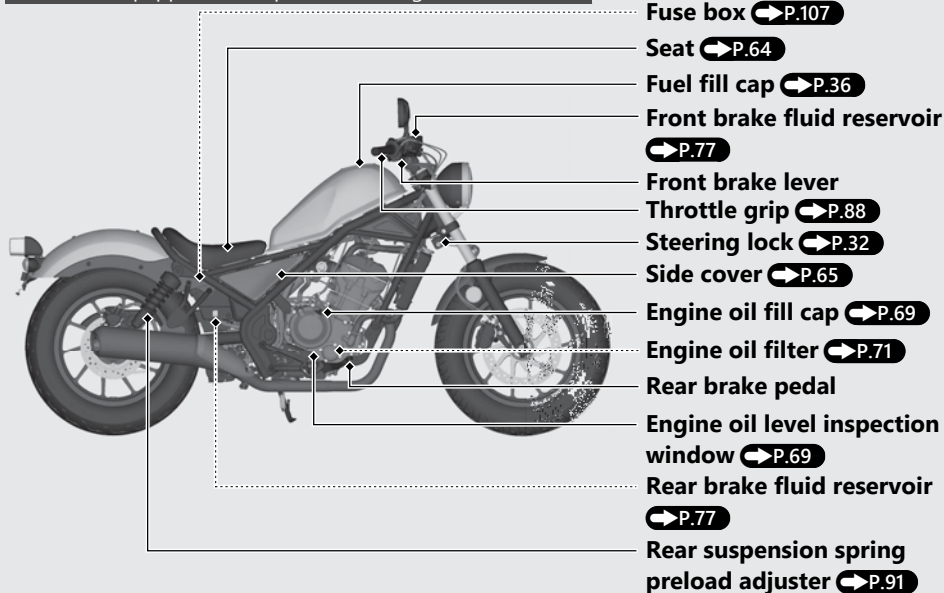

Parts Location

Model not equipped with Optional Passenger Seat Kit shown

Fuse box ➔ P.107

Seat ➔ P.64

Fuel fill cap ➔ P.36

Front brake fluid reservoir
➔ P.77

Front brake lever

Throttle grip ➔ P.88