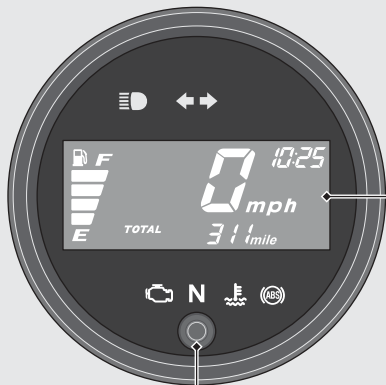

Instruments

SEL button

Display Check

When the ignition switch is turned to the ON position, all the mode and digital segments will show. If any part of these displays does not come on when it should, have your dealer check for problems.