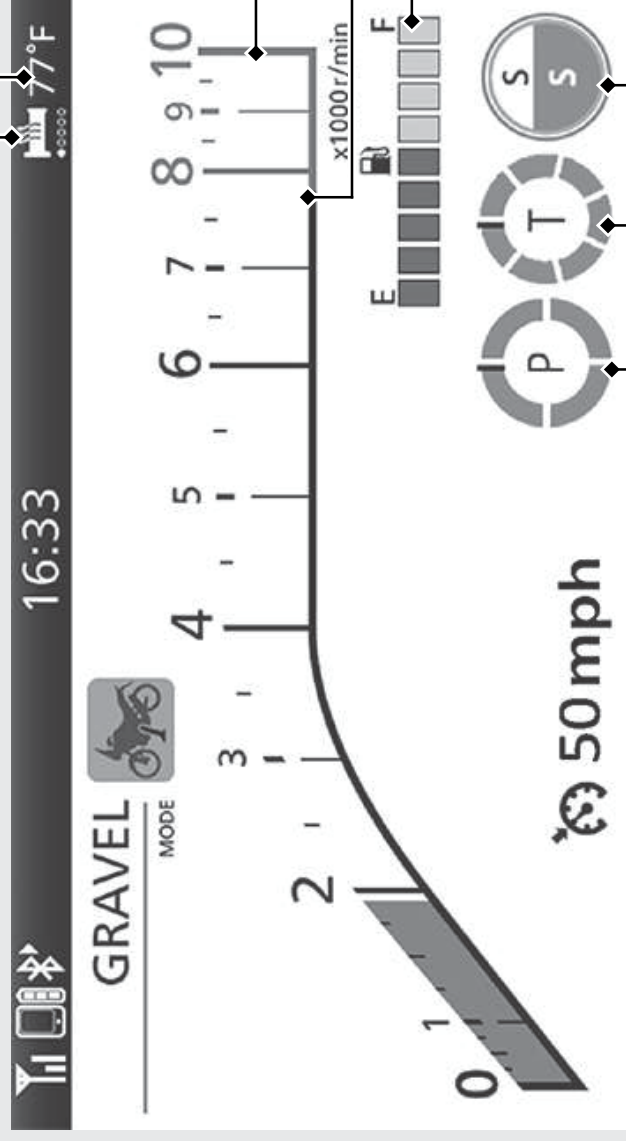

Instruments (Continued)

Handle grip heater status icon

CRF1100A4/D4

The handle grip heater status icon will appear while the handle grip heater is on.

▶P.128

If the handle grip heater status icon flashes:

▶P.298

[P] [Power] level indicator ▶P.137

When the indicator flashes, have your dealer check for problems.

Torque Control level [T] indicator ▶P.129

When the indicator flashes, have your dealer check for problems.

[S] [Overall] indicator ▶P.137

CRF1100A4/D4

When the indicator flashes, have your dealer check for problems.