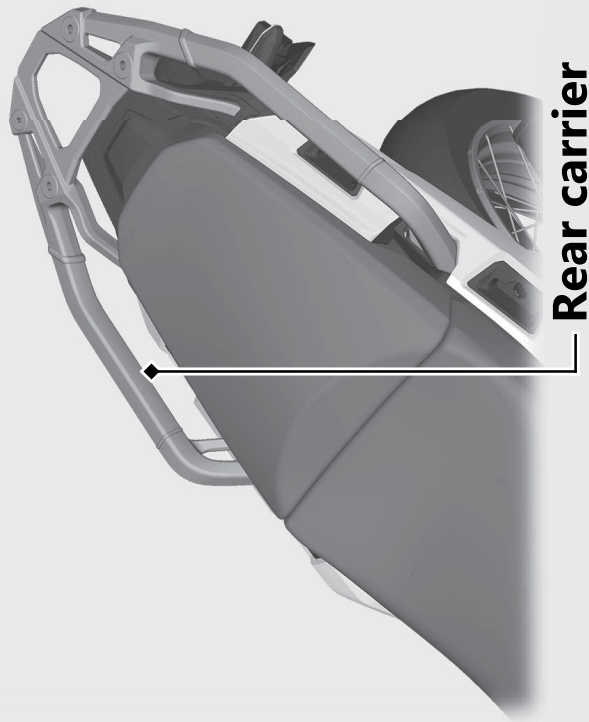

## Rear Carrier

CRF1100A4/D4

Never exceed the maximum weight limit.

**Maximum Weight:** 22 lb (10 kg)

Rear carrier