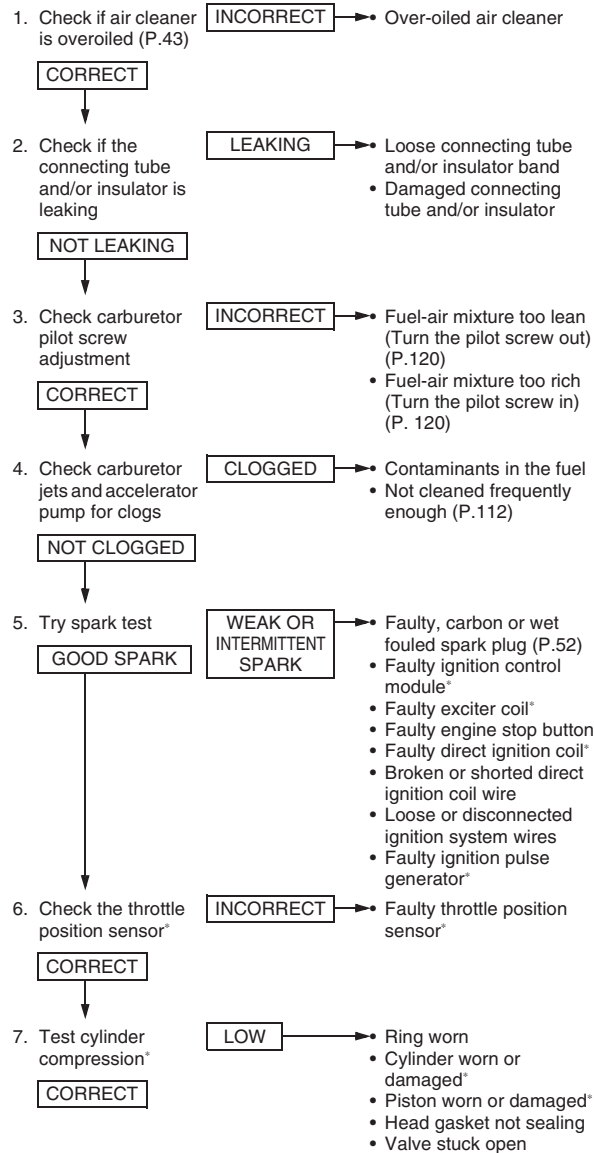

The items that are serviceable using this Manual are followed by the page number reference in parenthesis. The items that require use of the Honda Service Manual are followed by an asterisk (*).

ENGINE DOES NOT START OR IS HARD TO START

CHECK POSSIBLE CAUSES

POOR PERFORMANCE AT LOW AND UNSTABLE IDLE SPEED

CHECK POSSIBLE CAUSES

POOR PERFORMANCE AT HIGH SPEED

CHECK POSSIBLE CAUSES