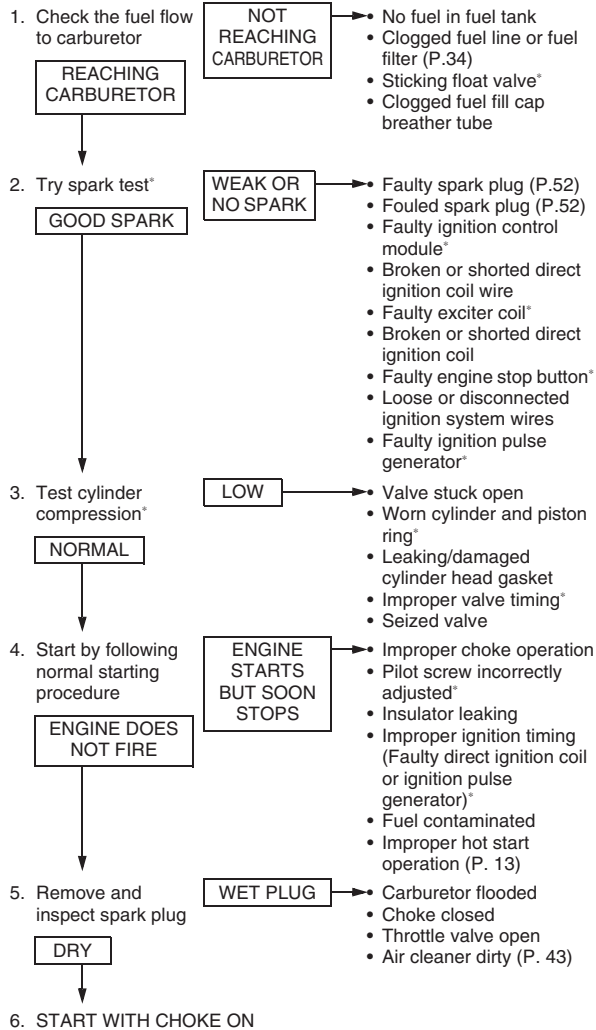

The items that are serviceable using this Manual are followed by the page number reference in parenthesis. The items that require use of the Honda Service Manual are followed by an asterisk (*).

ENGINE DOES NOT START OR IS HARD TO START

CHECK POSSIBLE CAUSES

POOR PERFORMANCE AT LOW AND UNSTABLE IDLE SPEED

CHECK POSSIBLE CAUSES

POOR PERFORMANCE AT HIGH SPEED

CHECK POSSIBLE CAUSES