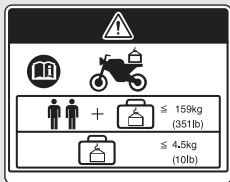

RADIATOR CAP LABEL

DANGER

NEVER OPEN WHEN HOT.

Hot coolant will scald you.

Relief pressure valve begins to open at **108 kPa**.

ACCESSORIES AND LOADING WARNING LABEL

WARNING

ACCESSORIES AND LOADING

- The safety stability and handling of this motorcycle may be affected by the addition of accessories and luggage.
- Read carefully the instructions contained in user's manual and installation guide before installing any accessory.
- The total weight of accessories and luggage added to rider's and passenger's weight should not exceed **159 kg (351 lb)**, which is the maximum weight capacity.
- The luggage weight must not exceed **4.5 kg (10 lb)** under any circumstances.
- The fitting of large fork-mounted or large handlebar mounted fairing is not recommended.