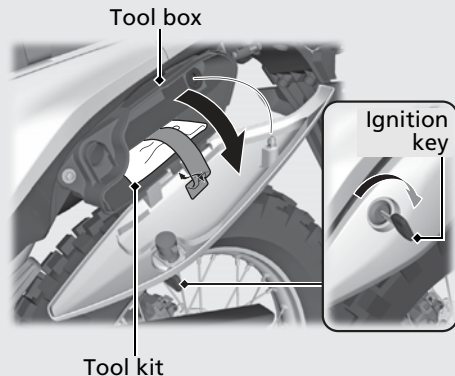

### Document Bag

The document bag is located under the seat.

Removing the Seat → P.53

### Tool Kit

The tool kit is stored in the tool box located on the left side of the motorcycle.

Insert the ignition key and turn it clockwise to open the tool box.