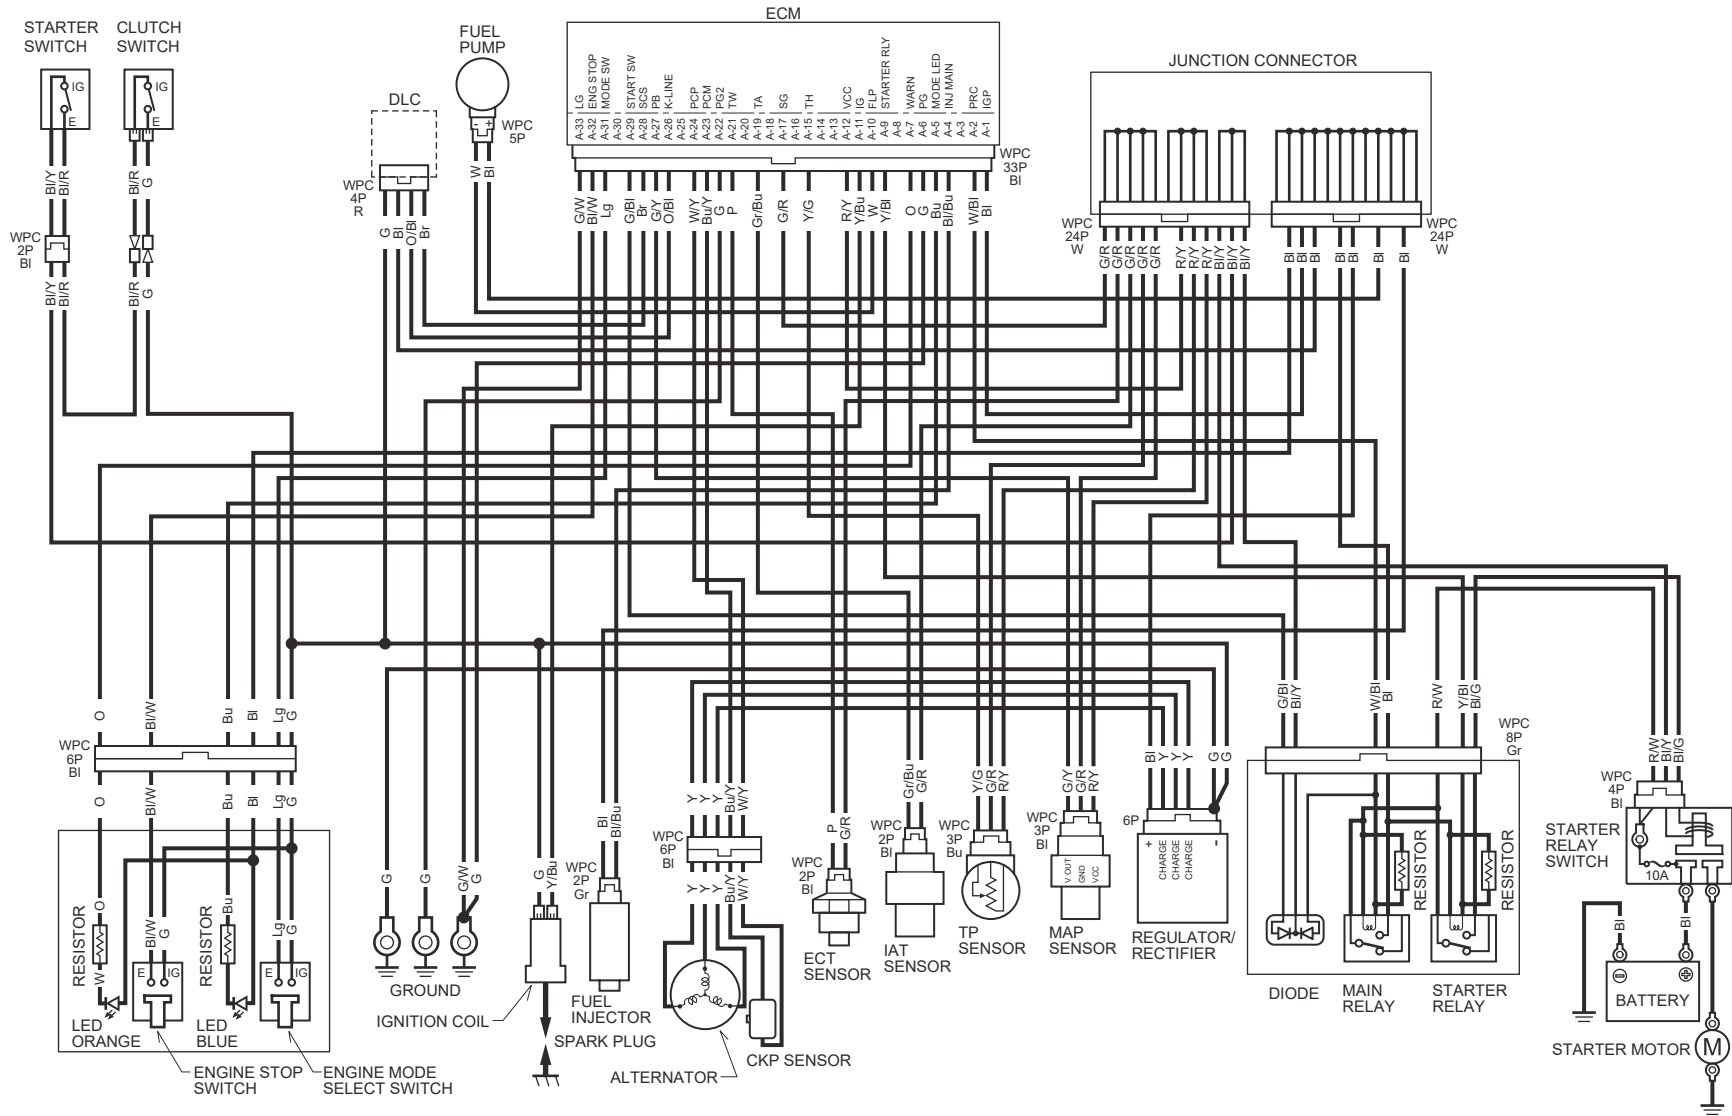

# Wiring Diagram

STARTER SWITCH		E	IG
PUSH			
FREE			
COLOR		Bl/R	Bl/Y

CLUTCH SWITCH		E	IG
FREE			
PUSH			
COLOR		G	Bl/R

ENGINE STOP SWITCH		E	IG
PUSH			
FREE			
COLOR		Bl/W	G

ENGINE MODE SELECT SWITCH		E	IG
PUSH			
FREE			
COLOR		Lg	G

Bl	Black	O	Orange
Br	Brown	P	Pink
Bu	Blue	R	Red
G	Green	W	White
Gr	Gray	Y	Yellow
Lg	Light Green		

COLOR COMB : GROUND/MARKING