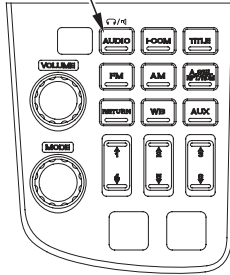

Audio Systems

System Control

To turn the audio system on — push the AUDIO button.

AUDIO button

To turn the audio system off — push and hold the AUDIO button.