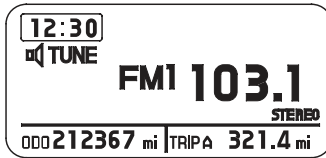

Audio Systems

System Control

To turn the audio system on — push the AUDIO button.

AUDIO button

To turn the audio system off — push and hold the AUDIO button.