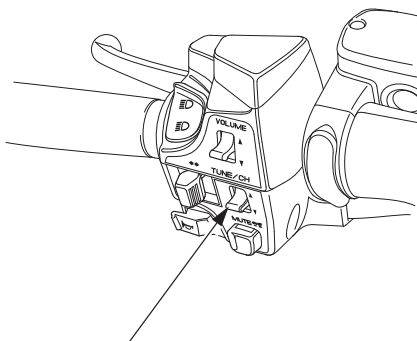

# iPod® /USB Flash Drive

---

RETURN button    TITLE button

MODE knob/button

You can also change or select files and folders by using TUNE/CH lever while a USB flash drive is playing files.

Push the TUNE/CH lever up to change to the next file.

Push the TUNE/CH lever down to change to the previous file.

To change the folders, push and hold the TUNE/CH lever up or down.

TUNE/CH lever