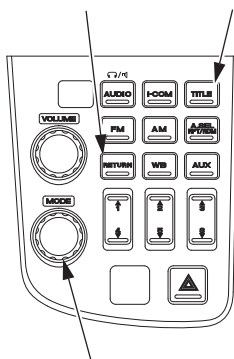

# iPod® /USB Flash Drive

---

RETURN button    TITLE button

MODE knob/button

You can also change or select files and folders by using TUNE/CH lever while a USB flash drive is playing files.

Push the TUNE/CH lever up to change to the next file.

Push the TUNE/CH lever down to change to the previous file.

To change the folders, push and hold the TUNE/CH lever up or down.

TUNE/CH lever