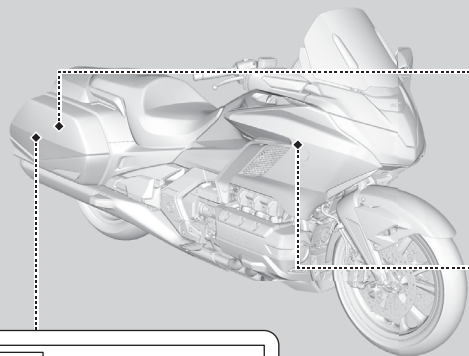

GL1800B/BD

⚠ WARNING

Improper loading can cause a crash and you may be seriously hurt or killed. See "Load Limits and Guidelines" in your Owner's Manual for complete instructions.

NOTICE

This motorcycle is equipped with a Tire Pressure Monitoring System, (TPMS). Before removing and installing the tire, See owner's manual.