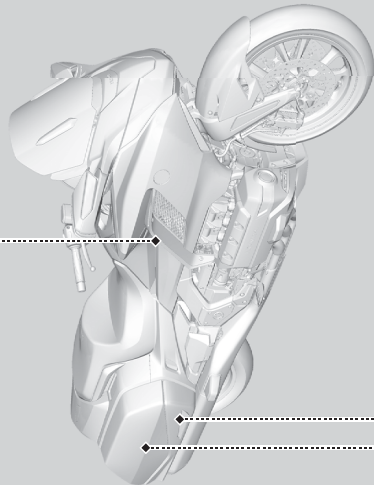

**Cargo Limit**  
3.0kg / 6.6lbs

**CARGO LIMIT**  
9.0kg / 20.0lbs

**CARGO LIMIT**  
2.0kg / 4.5lbs

**CARGO LIMIT**  
9.0kg / 20.0lbs

TIRE INFORMATION	
Cold tire pressures	kPa kg/cm <sup>2</sup> psi
Front	250 2.50 36
Up to maximum weight capacity	
Front	250 2.50 36
Up to 50kg(110lbs) load	
Front	250 2.50 36
Back	280 2.80 41
Up to 50kg(110lbs) load	
Front	250 2.50 36
Back	280 2.80 41
Min. recommend tire center load depth	1.5mm(0.06in.)
Maximum weight capacity	220mm(8.6in.)
	10kg(22lbs)