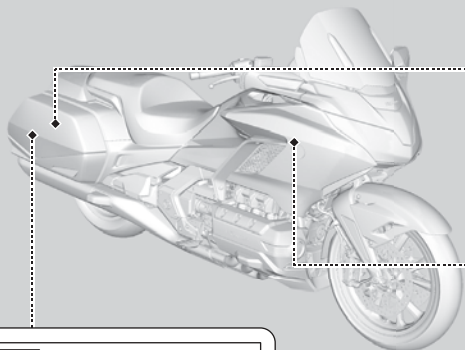

GL1800B/BD

⚠ WARNING

Improper loading can cause a crash and you may be seriously hurt or killed. See "Load Limits and Guidelines" in your Owner's Manual for complete instructions.

NOTICE

This motorcycle is equipped with a Tire Pressure Monitoring System. (TPMS) Before removing and installing the tire, See owner's manual.