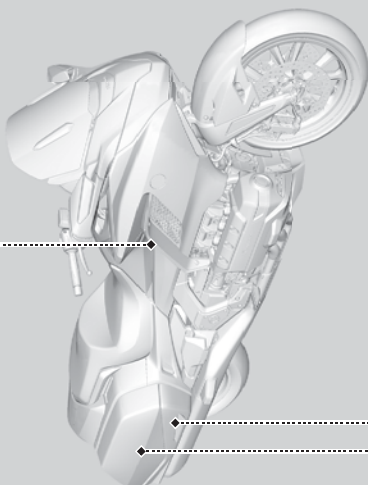

Cargo Limit  
3.0kg / 6.6lbs

CARGO LIMIT  
9.0kg / 20.0lbs

CARGO LIMIT  
2.0kg / 4.5lbs

CARGO LIMIT  
9.0kg / 20.0lbs

| TIRE INFORMATION                       |                                   |
|--|-----------------------------------|
| Cold tire pressures                    | kPa kg/cm <sup>2</sup> psi        |
| Front                                  | 250 2.50 36                       |
| Rear                                   | 250 2.50 36                       |
| Up to 60kg(130lbs) load                | Front 260 2.60 38                 |
|  | Rear 260 2.60 38                  |
| Tire size                              | Front 120/70R17                   |
| Min. recommend tire center tread depth | Front 2.0mm(0.079")               |
| Maximum weight capacity                | Rear 1.5mm(0.06in), 2.0mm(0.08in) |
|  | 19.5kg(43.1lbs)                   |