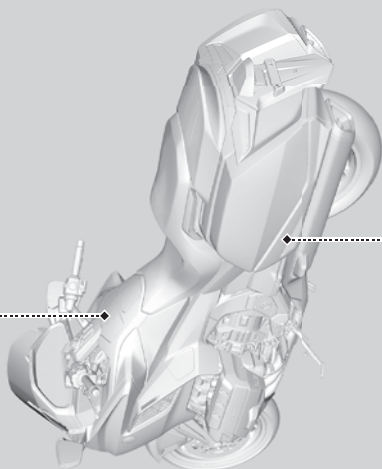

Cargo Limit  
3.0kg / 6.6lbs

CARGO LIMIT  
9.0kg / 20.0lbs

CARGO LIMIT  
2.0kg / 4.5lbs

CARGO LIMIT  
9.0kg / 20.0lbs

| TIRE INFORMATION                       |                                   |
|--|-----------------------------------|
| Cold tire pressures                    | kPa kg/cm <sup>2</sup> psi        |
| Front                                  | 250 2.50 36                       |
| Rear                                   | 250 2.50 36                       |
| Up to 60kg(130lbs) load                | Front 260 2.60 38                 |
|  | Rear 260 2.60 38                  |
| Tire size                              | Front 120/70R17                   |
| Min. recommend tire center tread depth | Front 2.0mm(0.079")               |
| Maximum weight capacity                | Rear 1.5mm(0.06in), 2.0mm(0.08in) |
|  | 19.5kg(43.1lbs)                   |