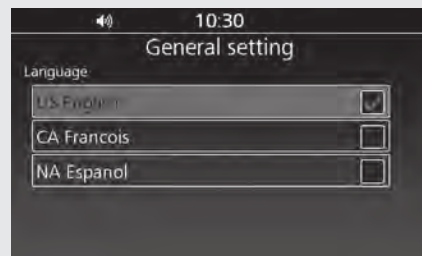

General Setting

Configures system settings.

Rotate , or press  /  on the 4-way key switch to select a setting menu.

Press  or **[ENT]** switch to set your selection.

The general settings contain the following:

- [Beep]  P.77
- [Language]  P.77
- [TTS Language]  P.78
- [Clock]  P.78
- [System Information]  P.80
- [Apple CarPlay/iPod]  P.80
- [System Reset]  P.80
- [Restore Apple CarPlay Settings]  P.81

Beep

Enables/disables the beep sound when operating keys.

- 1 Select [Beep], and then press  or **[ENT]** switch to select (enable) or deselect (disable) the function.
▶ You cannot deactivate the beep sound for error or caution messages.
- 2 Return to the previous screen or the Home screen.  P.24

Default: On (selected)

Language

Changes the system language.

- 1 Select [Language], and then press  or **[ENT]** switch.
- 2 Rotate , or press  /  on the 4-way key switch to select the display language that you want to use on the screen, and then press  or **[ENT]** switch to set your selection.
- 3 Return to the previous screen or the Home screen.  P.24