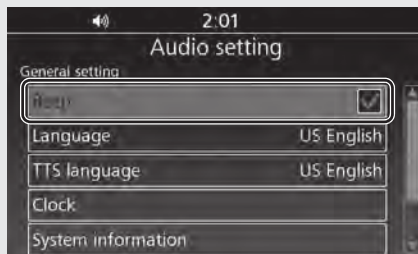

General Setting

Configures system settings.

Rotate , or press  /  on the 4-way key switch to select a setting menu.

Press  or **[ENT]** switch to set your selection.

The general settings contain the following:

- [Beep]  P.77
- [Language]  P.77
- [TTS Language]  P.78
- [Clock]  P.78
- [System Information]  P.80
- [Apple CarPlay/iPod]  P.80
- [System Reset]  P.80
- [Restore Apple CarPlay Settings]  P.81

Beep

Enables/disables the beep sound when operating keys.

Default: On (selected)

Language

Changes the system language.

- 1 Select [Language], and then press  or **[ENT]** switch.
- 2 Rotate , or press  /  on the 4-way key switch to select the display language that you want to use on the screen, and then press  or **[ENT]** switch to set your selection.
- 3 Return to the previous screen or the Home screen.  P.24