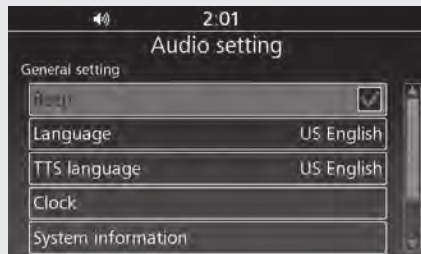

General Setting

Configures system settings.

Rotate , or press  /  on the 4-way key switch to select a setting menu.

Press  or **[ENT]** switch to set your selection.

The general settings contain the following:

- [Beep]  P.77
- [Language]  P.77
- [TTS Language]  P.78
- [Clock]  P.78
- [System Information]  P.80
- [Apple CarPlay/iPod]  P.80
- [System Reset]  P.80
- [Restore Apple CarPlay Settings]  P.81

Beep

Enables/disables the beep sound when operating keys.