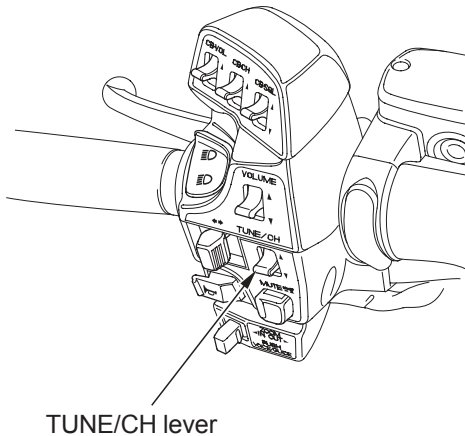

XM® Radio (USA only)

Select Channel

To select channel from XM® Channel, push the TUNE/CH lever.

To select channel from XM® Category, push and hold the TUNE/CH lever then select the category while XM® Category is displaying.

Push the TUNE/CH lever up or down and continue to hold it down until you see the desired channel.

In the channel mode, you can select all of the available channels. In the category mode, such as Jazz, Rock, Classical, etc., you can select all of the channels within that category.

You may experience periods when XM® Radio does not transmit the artist's name and song title information. If this happens, there is nothing wrong with your system.

XM® Channel

XM Channel	
CH 01	AAAAAA BBBB

XM® Category

XM Category
CCCCC