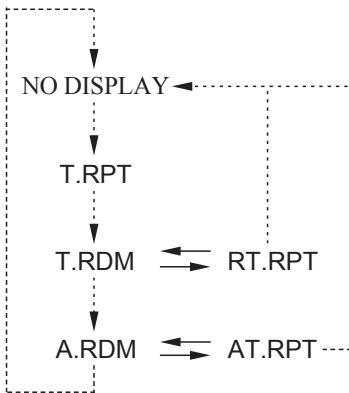

# iPod®/USB Flash Drive

You can select repeat and random play modes when playing a file.

## To select a play mode

Push the A.SEL RPT/RDM button until the desired play mode is displayed. The display changes as follows each time the A.SEL RPT/RDM button is pushed.

(Models not equipped with Navigation System)

(Models equipped with Navigation System)

Push the A.SEL RPT/RDM button: ----->

Push and hold the A.SEL RPT/RDM button: ----->

## Play Mode Menu Items

Not equipped with Navigation	Equipped with Navigation	Function
T.RPT	RPT	Repeats the current track.
T.RDM	SHU	Plays all available files in a selected list (playlists, artists, albums or songs) in random order.
A.RDM	A.SHU	Plays all available albums in random order.
RT.RPT	SHU RPT	Repeats current file in T.RDM/SHU play mode.
AT.RPT	A.SHU RPT	Repeats current file in A.RDM/A.SHU play mode.