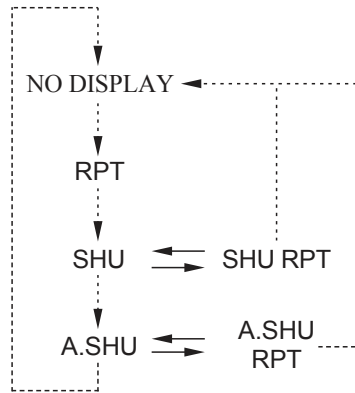

# iPod®/USB Flash Drive

You can select repeat and random play modes when playing a file.

## To select a play mode

Push the A.SEL RPT/RDM button until the desired play mode is displayed. The display changes as follows each time the A.SEL RPT/RDM button is pushed.

(Models not equipped with Navigation System)

(Models equipped with Navigation System)

Push the A.SEL RPT/RDM button: ----->

Push and hold the A.SEL RPT/RDM button: ----->

## Play Mode Menu Items

Not equipped with Navigation	Equipped with Navigation	Function
T.RPT	RPT	Repeats the current track.
T.RDM	SHU	Plays all available files in a selected list (playlists, artists, albums or songs) in random order.
A.RDM	A.SHU	Plays all available albums in random order.
RT.RPT	SHU RPT	Repeats current file in T.RDM/SHU play mode.
AT.RPT	A.SHU RPT	Repeats current file in A.RDM/A.SHU play mode.